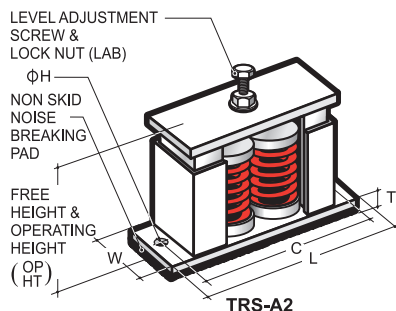

TRS-A1

TRS-A2