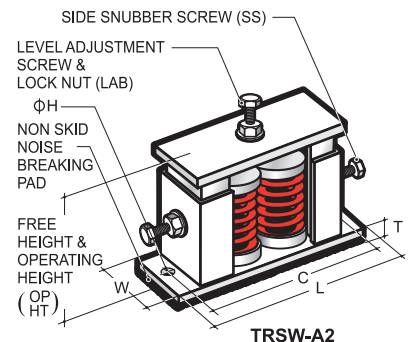

TRSW-A1

TRSW-A2

MODEL without side snubber	MODEL with side snubber	IMPERIAL UNITS			COLOR CODE	METRIC UNITS			DIMENSION (mm)										
		Rated Load (lbs.)	Rated Defl. (in.)	Spring Rate (lbs./in.)		Rated Load (kg)	Rated Defl. (mm)	Spring Rate (kg/mm)	OP/ HT	L	W	C	E	F	'P' TAP	T	phi H	LS*	SS
TRS-A1-25	TRSW-A1-25	25	1.35	18.52	green	11.3	34.3	0.33											
TRS-A1-36	TRSW-A1-36	36	1.30	27.69	blue	16.3	35.1	0.49											
TRS-A1-50	TRSW-A1-50	50	1.45	34.48	white	22.7	36.8	0.62											
TRS-A1-75	TRSW-A1-75	75	1.38	54.35	yellow	34.0	35.1	0.97											
TRS-A1-100	TRSW-A1-100	100	1.32	75.76	grey	45.4	33.5	1.35											
TRS-A1-125	TRSW-A1-125	125	1.25	100.00	orange	56.7	31.8	1.79											
TRS-A1-160	TRSW-A1-160	160	1.18	135.59	tan	72.6	30.0	2.42											
TRS-A1-190	TRSW-A1-190	190	1.12	169.64	dark green	86.2	28.4	3.03	130	170	62	145	25	15	M8	11	-	M10 X 50mm L	M8 X 20mm L
TRS-A1-210	TRSW-A1-210	210	1.10	190.91	red	95.3	27.9	3.41											
TRS-A1-270	TRSW-A1-270	270	1.08	250.00	dark blue	122.5	27.4	4.47											
TRS-A1-300	TRSW-A1-300	300	1.06	283.02	brown	136.1	26.9	5.06											
TRS-A1-325	TRSW-A1-325	325	1.04	312.50	grey	147.5	26.4	5.58											
TRS-A1-350	TRSW-A1-350	350	1.00	350.00	blue	158.8	25.4	6.25											
TRS-A1-425	TRSW-A1-425	425	1.00	425.00	orange	192.8	25.4	7.59											
TRS-A1-450	TRSW-A1-450	450	1.00	450.00	green	204.2	25.4	8.04											
TRS-A1-575	TRSW-A1-575	575	1.00	575.00	yellow	260.9	25.4	10.27											
TRS-A1-620	TRSW-A1-620	620	1.00	620.00	black	281.3	25.4	11.08											
TRS-A2-50	TRSW-A2-50	50	1.35	37.04	green	22.6	34.3	0.66											
TRS-A2-72	TRSW-A2-72	72	1.30	55.38	blue	32.6	35.1	0.98											
TRS-A2-100	TRSW-A2-100	100	1.45	68.97	white	45.4	36.8	1.23											
TRS-A2-150	TRSW-A2-150	150	1.38	108.70	yellow	68.1	35.1	1.94											
TRS-A2-200	TRSW-A2-200	200	1.32	151.52	grey	90.7	33.5	2.71											
TRS-A2-250	TRSW-A2-250	250	1.25	200.00	orange	113.4	31.8	3.57											
TRS-A2-320	TRSW-A2-320	320	1.18	271.19	tan	145.2	30.0	4.84											
TRS-A2-380	TRSW-A2-380	380	1.12	339.29	dark green	172.4	28.4	6.06											
TRS-A2-420	TRSW-A2-420	420	1.10	381.82	red	190.6	27.9	6.82	130	230	90	200	25	20	M10	16	16⁽³⁾	M12 X 50mm L	M10 X 25mm L
TRS-A2-540	TRSW-A2-540	540	1.08	500.00	dark blue	245.2	27.4	8.93											
TRS-A2-600	TRSW-A2-600	600	1.06	566.04	brown	272.2	26.9	10.11											
TRS-A2-650	TRSW-A2-650	650	1.04	625.00	grey	294.9	26.4	11.16											
TRS-A2-700	TRSW-A2-700	700	1.00	700.00	blue	317.6	25.4	12.50											
TRS-A2-850	TRSW-A2-850	850	1.00	850.00	orange	385.7	25.4	15.18											
TRS-A2-900	TRSW-A2-900	900	1.00	900.00	green	408.3	25.4	16.08											
TRS-A2-1150	TRSW-A2-1150	1150	1.00	1150.00	yellow	521.8	25.4	20.54											
TRS-A2-1240	TRSW-A2-1240	1240	1.00	1240.00	black	562.6	25.4	22.15											

Note: 1) TRS-A1, TRS-A2 and TRSW-A1, TRSW-A2 are identical except TRS-A1, TRSW-A2 are complete with side restrained snubber. TRS-A1, TRS-A2 are not.
2) TRS-A1 and TRS-A2 have no side snubbers. TRSW-A1 and TRSW-A2 are complete with side snubbers.
3) Rubber isolation bushings are provided for M12 bolt down screws preventing metal-to-metal contacts.

* LS = Level Adjustment Screw & Lock Nut