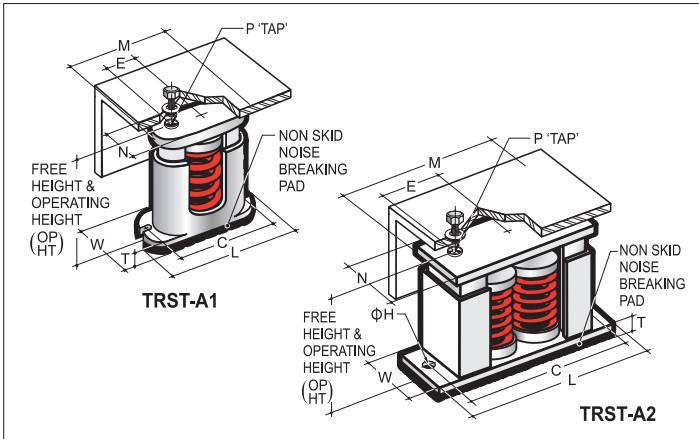

* LS = Level Adjustment Screw & Lock Nut

Tomahawk

ISO 9001:2000 Certified

Restrained Vibration Isolator

1-Inch Rated Deflection

• TRSP-A1 • TRSP-A2 • TRSWP-A1 • TRSWP-A2 • TRST-A1 • TRST-A2 • TRSWT-A1 • TRSWT-A2