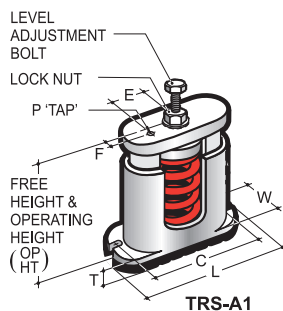

Tomahawk

Rgn No : 180788
ISO 9001:2000 Certified

Restrained Vibration Isolator

1-inch Rated Deflection

- TRS-A1 ● TRS-A2 ● TRSW-A1 ● TRSW-A2

Introducing.....

TRS-A is housed and restrained spring mount, the spring of which is free standing and laterally stable with spring outside diameter to loaded operating height ratio of minimum 0.80 and additional 50% deflection to solid from rated deflection, provide yet another vibration isolation solution to equipment with presence of horizontal load. The upper and the lower housings are assembled into a telescoping restrained unit, complete with a top level adjustment bolt, locking nut, a non-skid, noise breaking elastomer base, together with resilient cushion inserts at both inner sides of the lower housing, preventing metal-to-metal contact whilst serving horizontal load snubbing.

TRW-A is the identical sibling of TRS-A but with the additional side snubbers for further steady horizontal force snubbing purpose.

TRS-A (TRSW-A) is selected when top access with Level Adjustment Bolt is possible. **TRSP-A (TRSWP-A) & TRST-A (TRSWT-A)** are two (2) variants to provide different mounting requirement. **TRSP-A (TRSWP-A)** has Rubber Friction Pad bonded on top of upper housing when bolting of machine base is not called for. Level adjustment is by turning the Internal Level Adjustment Nut. **TRST-A (TRSWT-A)** has an off-set tapped hole on top of upper housing for locking machine base to the mount. Like **TRSP-A (TRSWP-A)** level adjustment is done by turning the Internal Adjustment Nut with an open wrench (spanner) clock-wise to load and level Spring's (Free) & Operating height.

Note: 1) TRS-A1, TRS-A2 and TRSW-A1, TRSW-A2 are identical except TRS-A1, TRSW-A2 are complete with side restrained snubber. TRS-A1, TRS-A2 are not.
2) TRS-A1 and TRS-A2 have no side snubbers. TRSW-A1 and TRSW-A2 are complete with side snubbers.
3) Rubber isolation bushings are provided for M12 bolt down screws preventing metal-to-metal contacts.