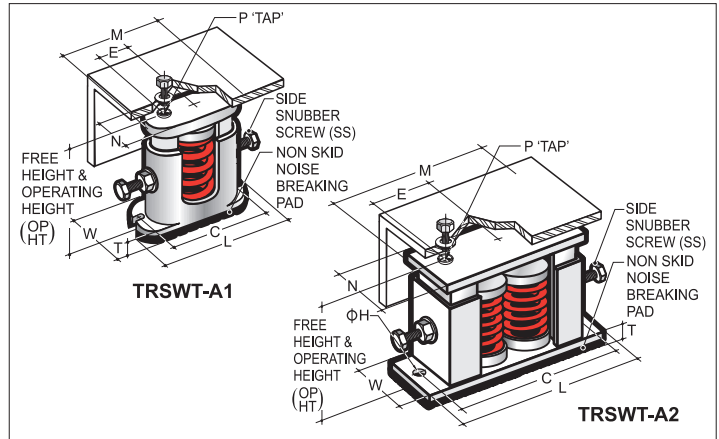

* LS = Level Adjustment Screw & Lock Nut

Tomahawk

ISO 9001:2000 Certified

Restrained Vibration Isolator

1-Inch Rated Deflection

• TRSP-A1 • TRSP-A2 • TRSWP-A1 • TRSWP-A2 • TRST-A1 • TRST-A2 • TRSWT-A1 • TRSWT-A2