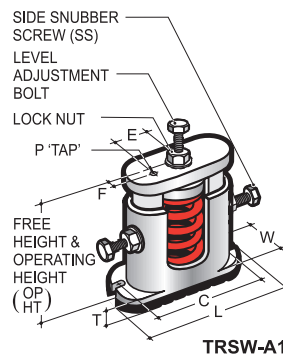

Tomahawk

Rgn No : 180788
ISO 9001:2000 Certified

Restrained Vibration Isolator

1-inch Rated Deflection

- TRS-A1 ● TRS-A2 ● TRSW-A1 ● TRSW-A2

Introducing.....

TRS-A is housed and restrained spring mount, the spring of which is free standing and laterally stable with spring outside diameter to loaded operating height ratio of minimum 0.80 and additional 50% deflection to solid from rated deflection, provide yet another vibration isolation solution to equipment with presence of horizontal load. The upper and the lower housings are assembled into a telescoping restrained unit, complete with a top level adjustment bolt, locking nut, a non-skid, noise breaking elastomer base, together with resilient cushion inserts at both inner sides of the lower housing, preventing metal-to-metal contact whilst serving horizontal load snubbing.

TRW-A is the identical sibling of TRS-A but with the additional side snubbers for further steady horizontal force snubbing purpose.

TRS-A (TRSW-A) is selected when top access with Level Adjustment Bolt is possible. **TRSP-A (TRSWP-A) & TRST-A (TRSWT-A)** are two (2) variants to provide different mounting requirement. **TRSP-A (TRSWP-A)** has Rubber Friction Pad bonded on top of upper housing when bolting of machine base is not called for. Level adjustment is by turning the Internal Level Adjustment Nut. **TRST-A (TRSWT-A)** has an off-set tapped hole on top of upper housing for locking machine base to the mount. Like **TRSP-A (TRSWP-A)** level adjustment is done by turning the Internal Adjustment Nut with an open wrench (spanner) clock-wise to load and level Spring's (Free) & Operating height.

TRSW-A1