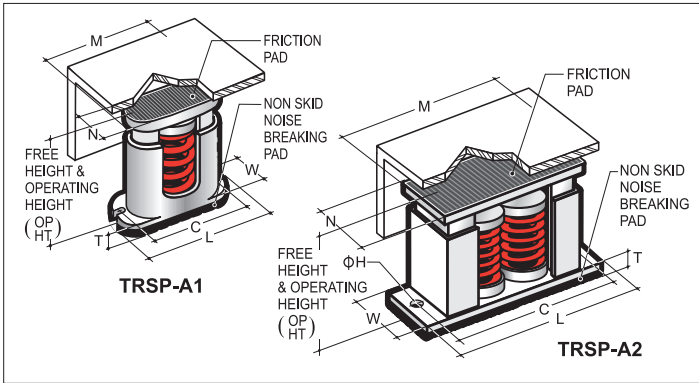

* LS = Level Adjustment Screw & Lock Nut

Tomahawk

ISO 9001:2000 Certified

Restrained Vibration Isolator

1-Inch Rated Deflection

• TRSP-A1 • TRSP-A2 • TRSWP-A1 • TRSWP-A2 • TRST-A1 • TRST-A2 • TRSWT-A1 • TRSWT-A2