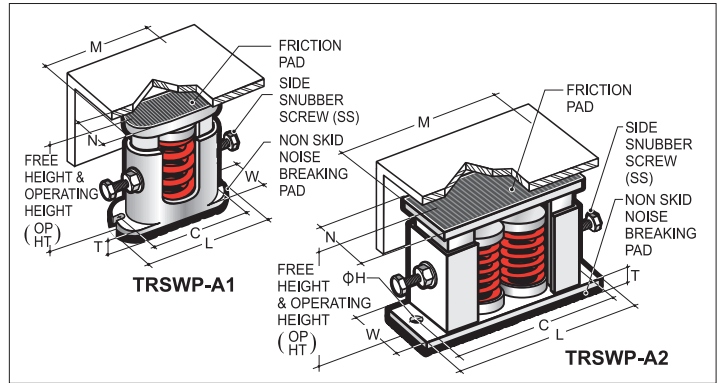

* LS = Level Adjustment Screw & Lock Nut

Tomahawk

ISO 9001:2000 Certified

Restrained Vibration Isolator

1-Inch Rated Deflection

• TRSP-A1 • TRSP-A2 • TRSWP-A1 • TRSWP-A2 • TRST-A1 • TRST-A2 • TRSWT-A1 • TRSWT-A2